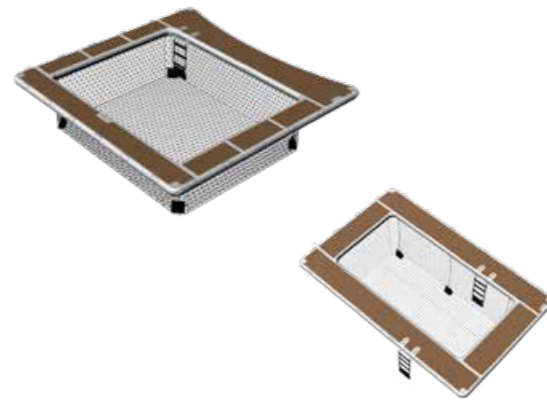

## CUSTOM JETSKI AND TOY DOCKS

You need a space for all your watertoys which fits your needs exactly? We can make your dream come true and design the dock as you need it.

Create space for your Jetski, e-board, foil board, dive scooter, or would you need a work platform, or in general more space on the water? We have the solution for you - our platforms are made of 20cm high quality drop stitch material and simple to install, to remove and even to transport. Within minutes one platform is inflated and ready to float. D-rings, handles, bumpers, bathing ladders can be added as needed and of course, a branding with your yachts name or logo is possible as well.

## CUSTOM POOL

Yachtbeach Custom Pools are made to ensure maximum safety against unwanted sealife, such as jellyfish or other creatures and provide more fun and comfort at your boat. 20cm high quality drop stitch material ensures maximum stability to walk around, or to have some additional space to lounge. We try to keep storage as minimal as possible. Bigger pools can be made out of more pieces, which makes handling for the crew easier. Our experienced team, which is very close in contact with a lot of different crew members will work out the perfect solution for your yacht.