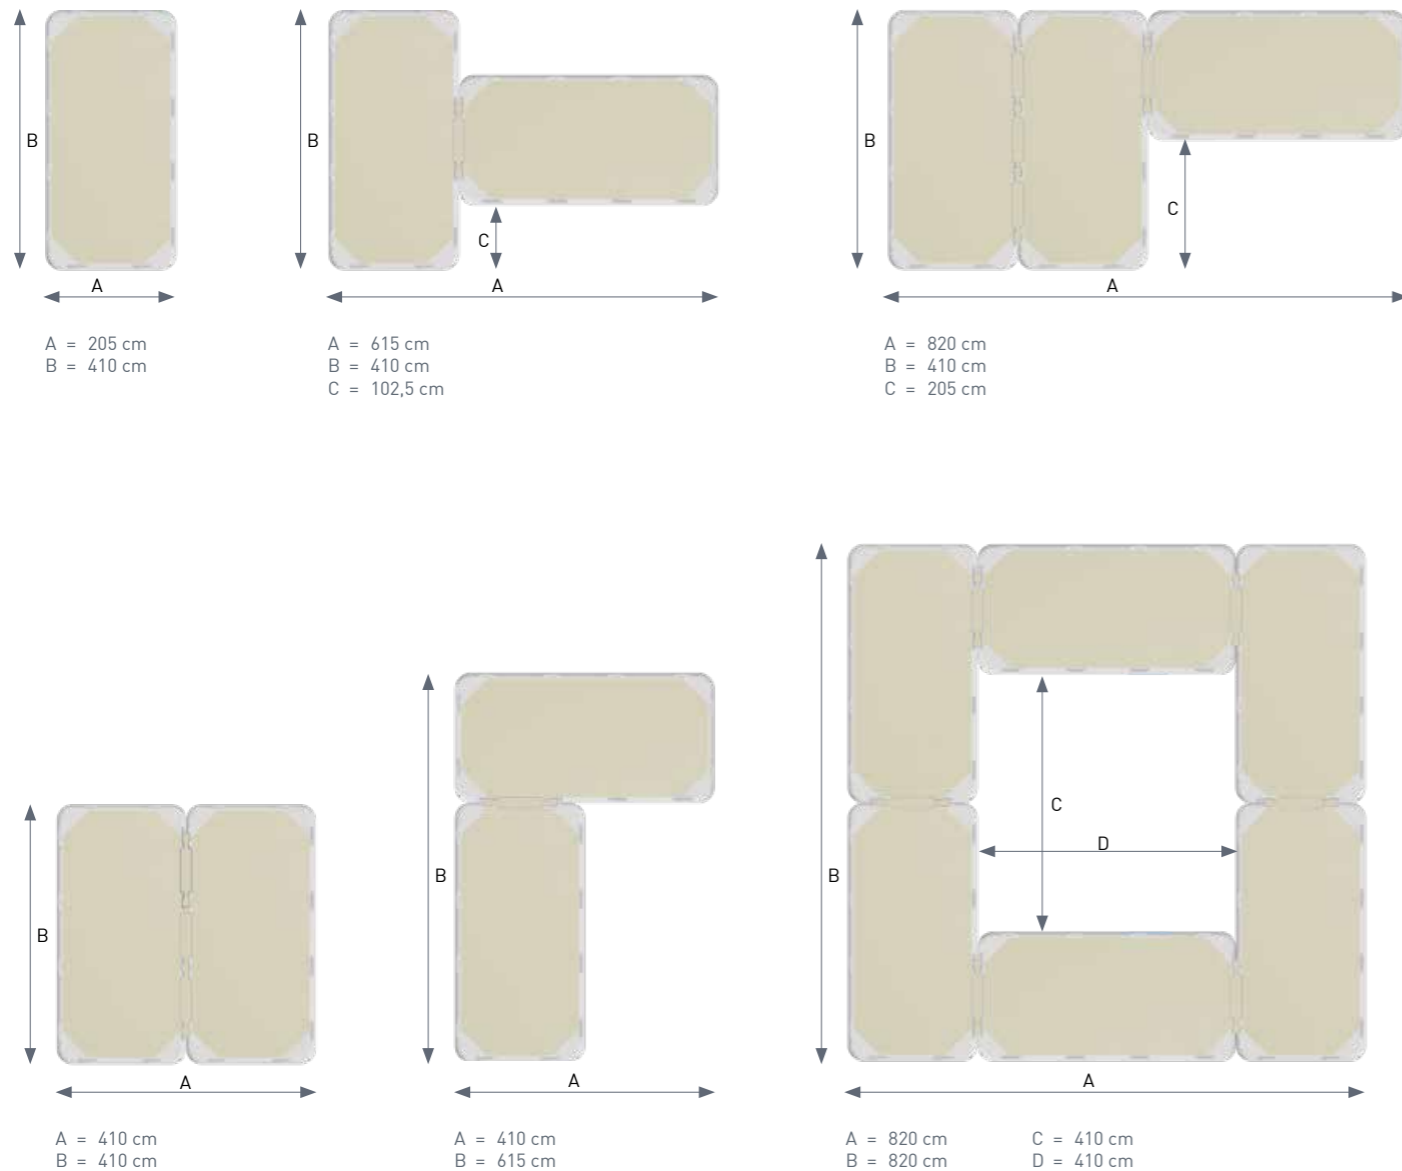

**4.1 CLASSIC
CODE 19604**

01 Allegra Champagne

Price excl. VAT € 2.520,17
Price incl. VAT € 2.999,00

BESTSELLER

**4.1 PREMIUM - INCL 4 D-RINGS
CODE 19725**

- 01 Allegra Champagne
- 04 Diamond Pearl White
- 05 Diamond Gold
- 07 Allegra Champagne Mat

Price excl. VAT € 2.940,34
Price incl. VAT € 3.499,00