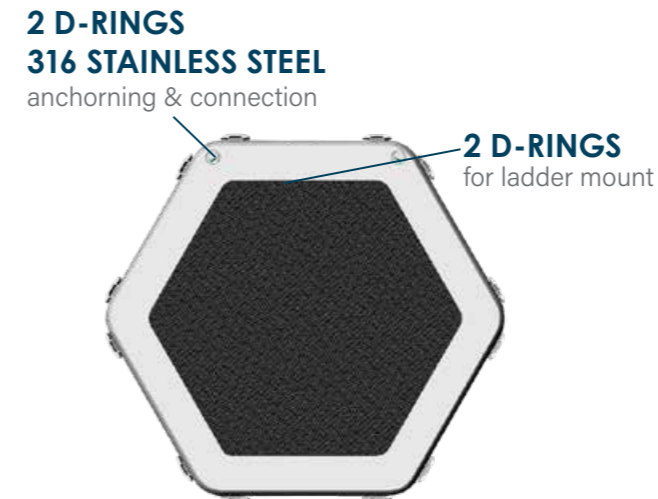

GO HONEYCOMB WITH YOUR WATER EVENT!