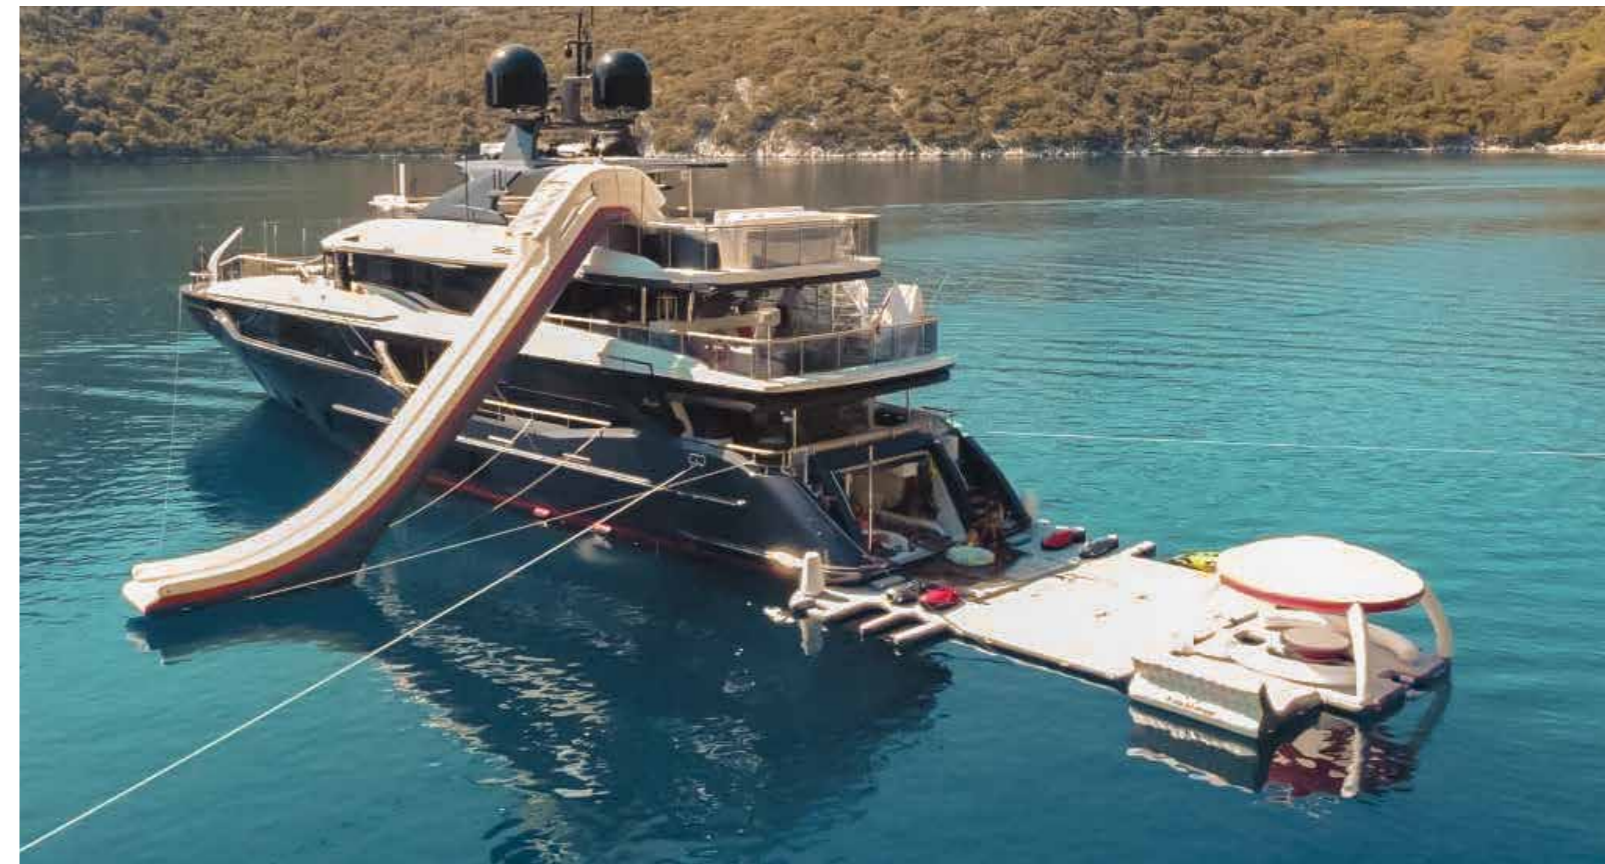

CUSTOM CLIMBING WALL

All climbing walls are custom fitted to each yacht. They can be built in any size or colour and have logos added, as needed. Our custom climbing walls are the perfect solution to get back onto the yacht after jumping or sliding down. We could create the perfect solution for the young and the young at heart.