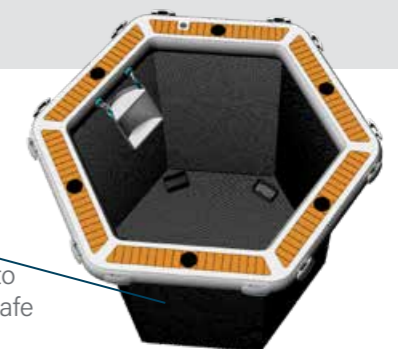

### ACCESSORIES: POOL MESH FOR PARTY ZONE INCL. LADDER CODE 23212

Price excl. VAT € 252,06  
Price incl. VAT € 299,95

**Use Party Zone as a pool as well!**

**220CM MESH**  
To convert party zone to a party pool and stay safe from jelly fish!