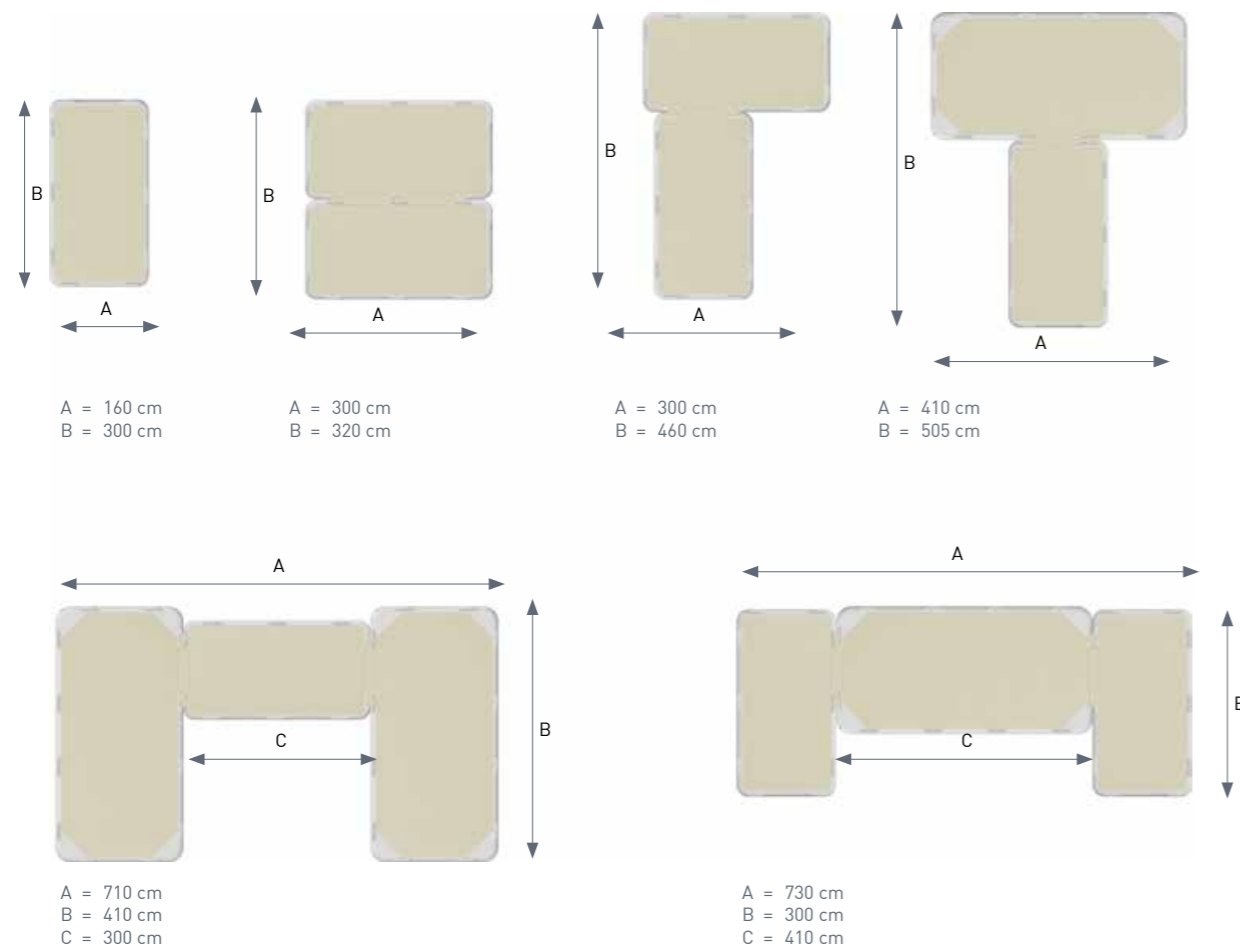

**3.0 CLASSIC
CODE 19710**

Yachtbeach 3.0 - 04 Diamond Pearl White
Yachtbeach 3.0 - 07 Allegra Champagne mat

Price excl. VAT € 2.100,00
Price incl. VAT € 2.499,00