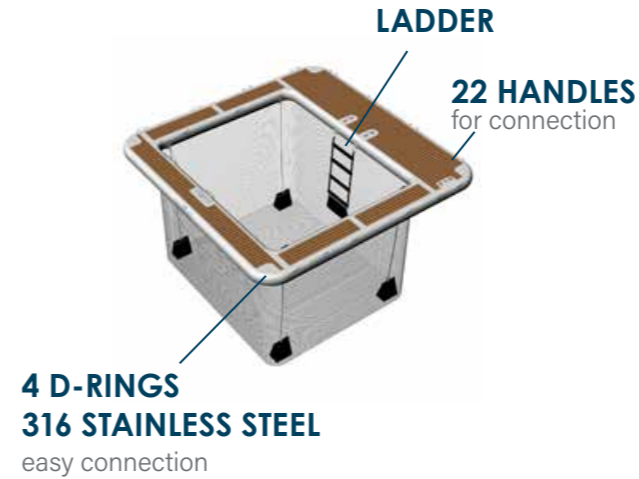

YACHTBEACH LUXURY POOL 4.10

Measurements:
External dimensions: 410x410cm - 13,5'x13,5'
Depth: about 220cm - 7,2'
Interior dimensions: 310x260cm (fine-mesh protective net)
Weight: 62kg - 137lbs
Lying surface: width of 100cm, Side: width of 50cm
Pack Size: 185x56x43cm - 6'x22"x17"

Material Thickness:
Reinforced Drop Stitch with 20cm thickness

Foam top:
covered with flexible artificial teak

Characteristics:
> Valve: 2-chamber safety system
> Handles:
22 high-quality mounting and carrying handles
4 additional carrying handles are attached to the teak surface.
> D rings:
4 D-rings on the top and on the bottom
6 D-rings on the inside of the pool

Scope of delivery
1x carrying bag
1x repair set without glue
Pump & velcro connector (21402) are not included