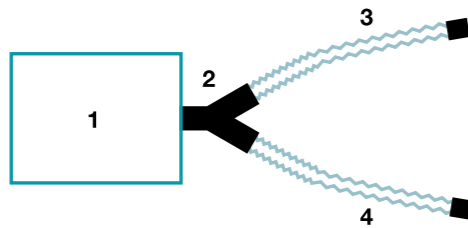

Code 13267  
Price excl. VAT € 336,09  
Price incl. VAT € 399,95

**HOW TO USE PUMP WITH TWO VALVES**

Speed up the install/de-install time with our y- connector

- 1 Pump
- 2 Y-connector
- 3 Hose
- 4 Hose

**3M HOSE**