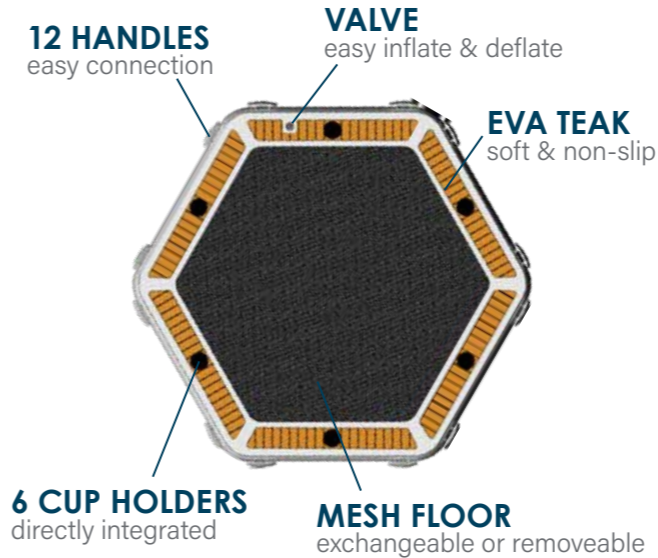

GO HONEYCOMB WITH YOUR WATER EVENT!