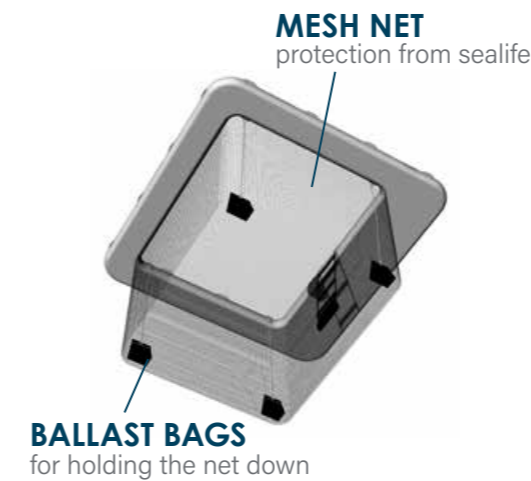

YACHTBEACH CLASSIC POOL 4.10

Measurements:
External dimensions: 410x410cm - 13,5'x13,5'
Depth: 220cm - 7'
Weight appr.: 45kg - 99lbs
Tube diameter: 25cm - 10"
Pack Size: 120x73x31cm - 47"x28,7"x12,2"

Handles:
> 16 high quality mounting and carrying handles which are easy to combine with all Yacht Beach bathing platforms
> 8 handles to get easily back in to the Ocean Pool

Scope of delivery:
Bathing ladder with carabiner
1x carry bag
1x repair kit without glue
Pump & velcro connector (21402) are not included

**YACHTBEACH CLASSIC POOL 4.10
CODE 19740**

Price excl. VAT € 1.679,83
Price incl. VAT € 1.999,00

SCAN ME
for a video

YACHTBEACH LUXURY POOL 4.10

Measurements:
External dimensions: 410x410cm - 13,5'x13,5'
Depth: about 220cm - 7,2'
Interior dimensions: 310x260cm (fine-mesh protective net)
Weight: 62kg - 137lbs
Lying surface: width of 100cm, Side: width of 50cm
Pack Size: 185x56x43cm - 6'x22"x17"

Material Thickness:
Reinforced Drop Stitch with 20cm thickness

Foam top:
covered with flexible artificial teak

Characteristics:
> Valve: 2-chamber safety system
> Handles:
22 high-quality mounting and carrying handles
4 additional carrying handles are attached to the teak surface.
> D rings:
4 D-rings on the top and on the bottom
6 D-rings on the inside of the pool

Scope of delivery
1x carrying bag
1x repair set without glue
Pump & velcro connector (21402) are not included

**YACHTBEACH LUXURY POOL 4.10
CODE 20394**

Price excl. VAT € 4.200,84
Price incl. VAT € 4.999,00