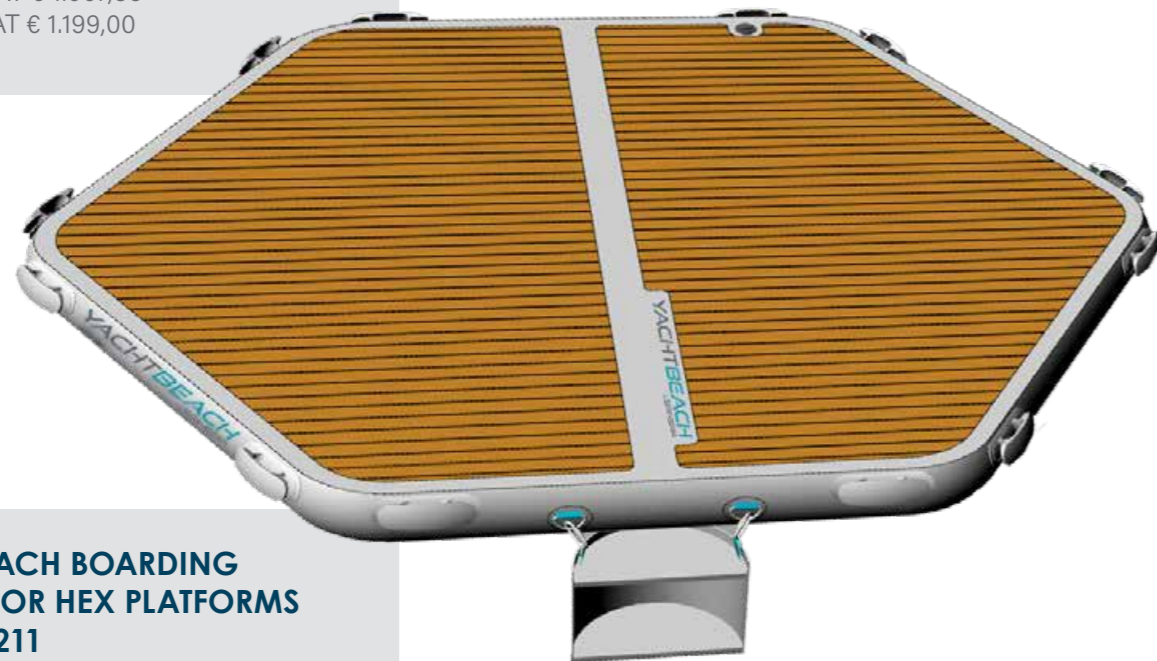

YACHTBEACH SPORT ZONE 2.50

The "Sport Zone 2.50" can be used in many ways. Use it as extra yacht space, as a yoga platform or a dock for your water toys or chill with your buddies in the evening. As a stand alone platform behind the yacht or to expand your island in combination with other Yachtbeach platforms.

Measurements:

External dimensions: 250x290cm - 8,2'x9,5'
Height Dropstitch: 20cm - 7,8"
Weight: 28 kg - 61lbs
Pack size: 90x55x55cm - 35"x21"x21"

Material thickness:

Dropstitch with 20cm thickness - provides incredible stability and buoyancy.

Foam top:

made of flexible EVA teak, UV and saltwater resistant.

Characteristics:

- > 6 sides hexagon design for ideal arrangement of 6 or more adults
- > 12 Yachtbeach connector handles
- > 2 D-rings on bottom for anchoring or connection to other inflatable structures
- > 2 D-rings for ladder (23211)
- > 1 Ballast Bag for maximum stability on the water

Scope of delivery:

1x carrying bag
1x repair set without glue
Pump, ladder (23211) & velcro connector (21402) are not included

YACHTBEACH BOARDING LADDER FOR HEX PLATFORMS CODE 23211

Price excl. VAT € 50,38
Price incl. VAT € 59,95