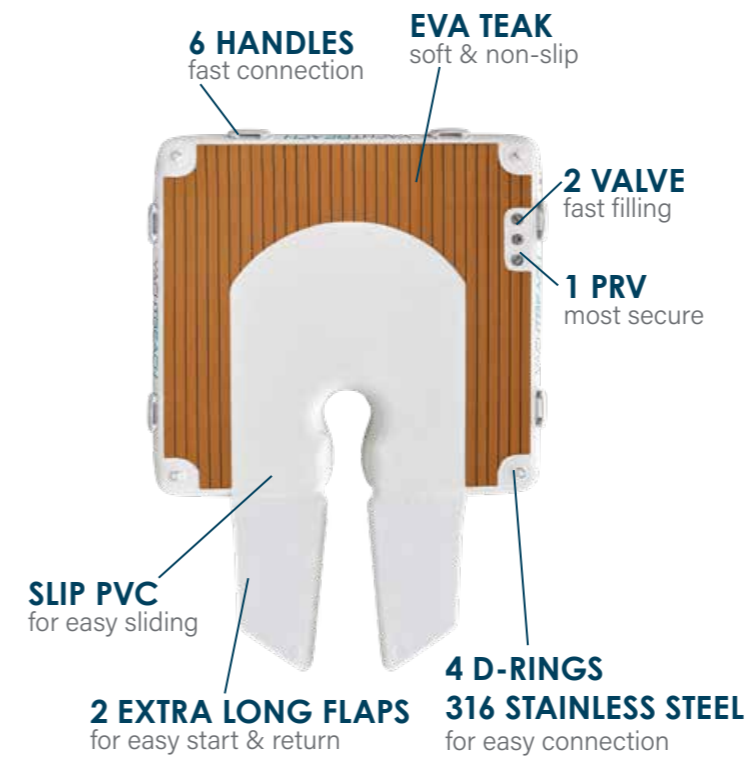

4 D-RINGS
316 STAINLESS STEEL
for easy connection