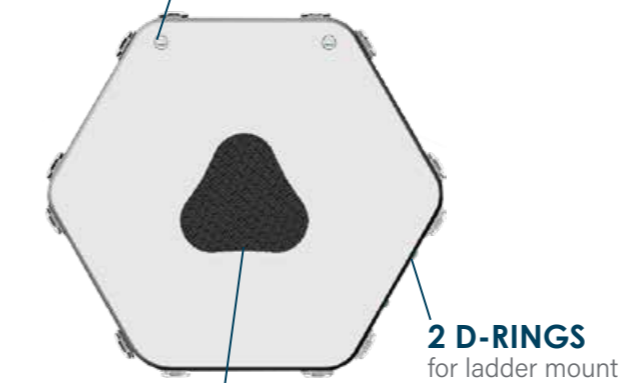

YACHTBEACH RELAX ZONE 2.50

The new hex platform Yachtbeach "Relax Zone 2.50" was created to relax by the sea and enjoy wonderful pool days behind your yacht. Sit stabil and dry on 20cm dropstitch floor with integrated soft teak EVA while your feet can touch water in the center. With drink holders for 6 people and 3 back backrest tubes, you can really hang out with your friends and family.

Measurements:

External dimensions: 250x290cm - 8,2'x9,5'
Height Dropstitch: 20cm - 7,8"
Weight: 32 kg - 70lbs
Pack size: 110x90x60cm - 43"x35"x23"

Material thickness:

Dropstitch with 20cm thickness - provides incredible stability and buoyancy.

Foam top:

made of flexible EVA teak, UV and saltwater resistant.

Characteristics:

- > 6 well sized integrated cup holders
- > 3 inflatable backrest tubes
- > 12 Yachtbeach connector handles
- > floating mesh floor - exchangeable or removeable
- > 2 D-rings on bottom for anchoring or connection to other inflatable structures
- > 2 D-rings for ladder (23211)

Scope of delivery:

1x carrying bag
1x repair set without glue
Pump, ladder (23211) & velcro connector (21402) are not included

YACHTBEACH RELAX ZONE 2.50 CODE 23207

Price excl. VAT € 1.175,63
Price incl. VAT € 1.399,00