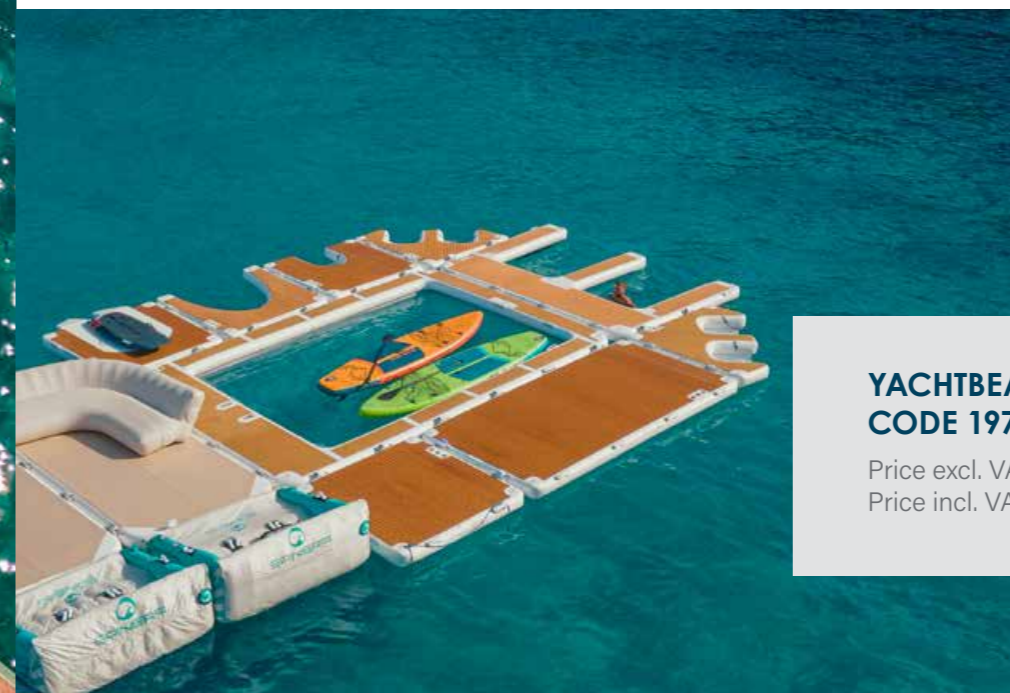

YACHTBEACH LUXURY POOL 6.20
CODE 19744
Price excl. VAT € 5.713,45
Price incl. VAT € 6.799,00