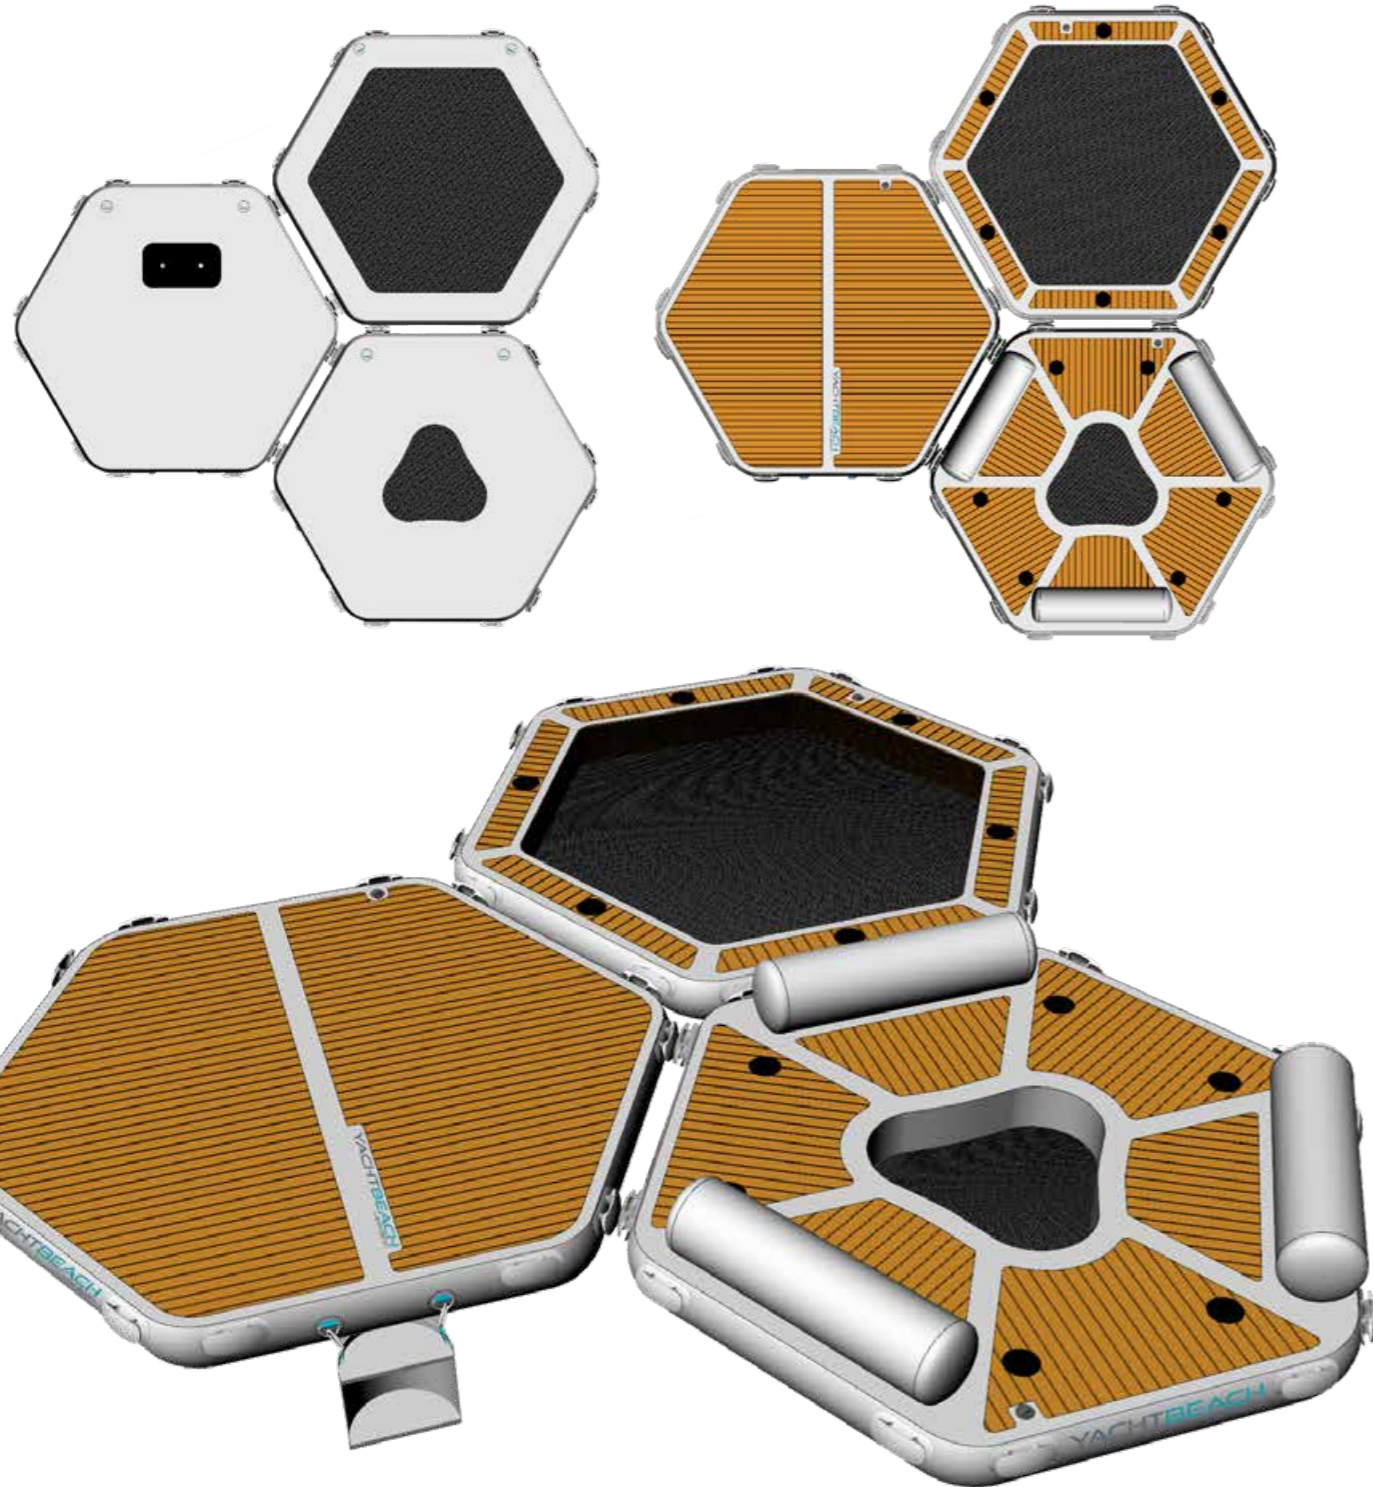

GO HONEYCOMB WITH YOUR WATER EVENT!