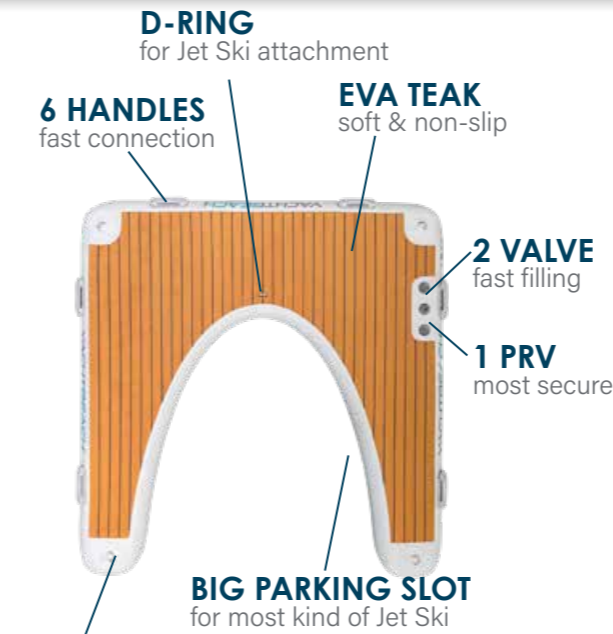

4 D-RINGS
316 STAINLESS STEEL
strong attachment points

D-RINGS
for anchoring