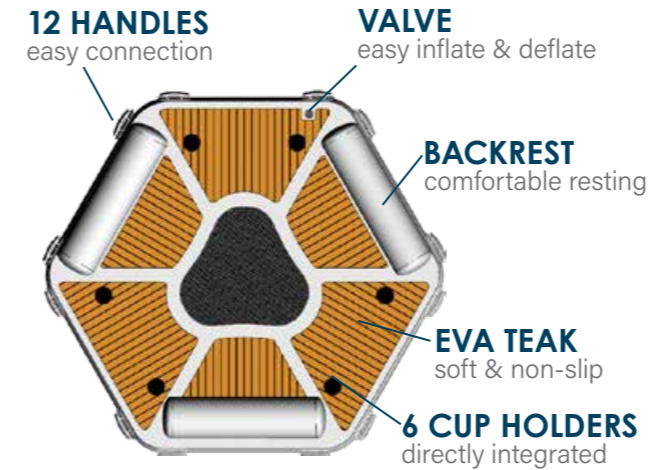

YACHTBEACH RELAX ZONE 2.50

The new hex platform Yachtbeach "Relax Zone 2.50" was created to relax by the sea and enjoy wonderful pool days behind your yacht. Sit stabil and dry on 20cm dropstitch floor with integrated soft teak EVA while your feet can touch water in the center. With drink holders for 6 people and 3 back backrest tubes, you can really hang out with your friends and family.

Measurements:

External dimensions: 250x290cm - 8,2'x9,5'
Height Dropstitch: 20cm - 7,8"
Weight: 32 kg - 70lbs
Pack size: 110x90x60cm - 43"x35"x23"

Material thickness:

Dropstitch with 20cm thickness - provides incredible stability and buoyancy.

Foam top:

made of flexible EVA teak, UV and saltwater resistant.

Characteristics:

- > 6 well sized integrated cup holders
- > 3 inflatable backrest tubes
- > 12 Yachtbeach connector handles
- > floating mesh floor - exchangeable or removeable
- > 2 D-rings on bottom for anchoring or connection to other inflatable structures
- > 2 D-rings for ladder (23211)

Scope of delivery:

1x carrying bag
1x repair set without glue
Pump, ladder (23211) & velcro connector (21402) are not included

YACHTBEACH RELAX ZONE 2.50 CODE 23207

Price excl. VAT € 1.175,63
Price incl. VAT € 1.399,00